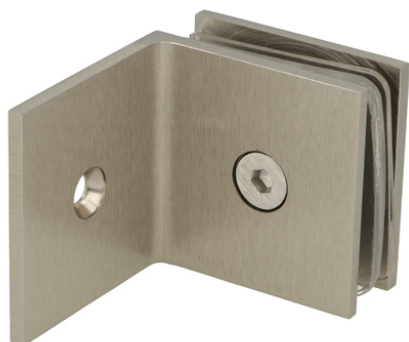

PRODUCT SHEET

Description:

Glass Clamp "Berni", 90DG, SS-Look, Glass/Wall, 44x44x17mm, Square Corners, 8-10mm Glass, Wall Mounted By $\varnothing 5$ mm Screw, Hole, GLass Mounted By $\varnothing 12$ mm Drilling, Brass Material

Item number:

15.23.656-0

Units	Box	Carton	HS Code	Barcode
Pcs.	1	50	8302419000	
				5704866477819

SISO A/S

Mileparken 11
DK-2740 Skovlunde
Denmark
VAT: DK 24786013

Phone +45 45 830 900

www.siso.dk
siso@siso.dk

Danske Bank
Nytorv Branch
Copenhagen
SWIFT: DABADKKK

Account no.
4180 3112 112936
IBAN Account
DK7230003112112936