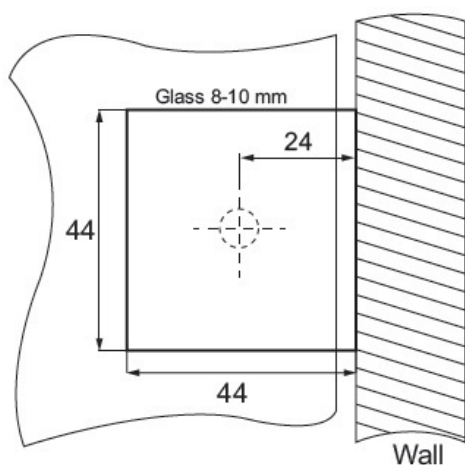

PRODUCT SHEET

Description:

Glass Clamp "Berni", 90DG, SS-Look, Glass/Wall, 44x44x17mm, Square Corners, 8-10mm Glass, Wall Mounted By $\varnothing 5$ mm Screw, Hole, GLass Mounted By $\varnothing 12$ mm Drilling, Brass Material

Item number:

15.23.656-0

Units	Box	Carton	HS Code	Barcode
Pcs.	1	50	8302419000	
				5704866477819

SISO A/S

Mileparken 11
DK-2740 Skovlunde
Denmark
VAT: DK 24786013

Phone +45 45 830 900

www.siso.dk
siso@siso.dk

Danske Bank
Nytorv Branch
Copenhagen
SWIFT: DABADKKK

Account no.
4180 3112 112936
IBAN Account
DK7230003112112936