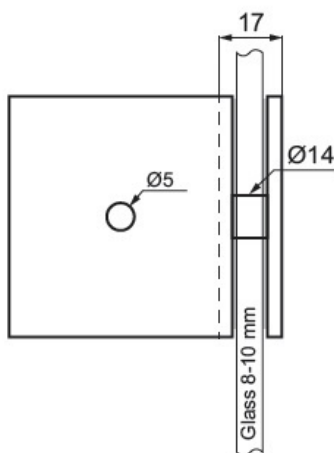

### Description:

Glass Clamp "Berni", 90DG, SS-Look, Glass/Wall, 44x44x17mm, Square Corners, 8-10mm Glass, Wall Mounted By  $\varnothing 5$ mm Screw, Hole, GLass Mounted By  $\varnothing 12$ mm Drilling, Brass Material

### Item number:

15.23.656-0

Units	Box	Carton	HS Code	Barcode
Pcs.	1	50	8302419000	
				5704866477819